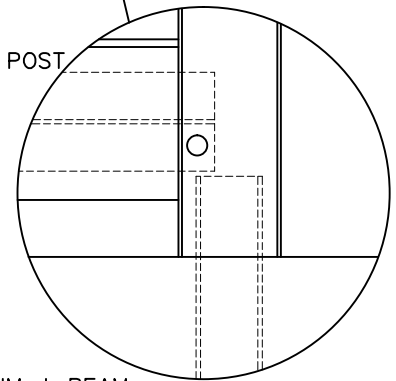

TOP MOUNTED
ON CONCRETE
OR WOOD

SECTION A-A

POUND INTO
GROUND

SPECIFICATIONS:

POSTS, RAILS:
& PICKETS VINYL .125 WALL

FINISH: PVC (POLY VINYL CHLORIDE)
MADE IN CANADA

POSTS: 140mm x 140mm(5.5"x 5.5") x 1.25mm WALL

POST CAPS: PYRAMID

PRIVACY PANEL: VINYL .125 WALL

STANDARD COLOURS:

WHITE AND CLAY

WARRANTY: 5 YEAR LIMITED

***NOTE:** FOR CLEAN AND SEAMLESS FINISH, NO FASTENERS ARE EXPOSED.

COMMENTS:

	<p>TITLE:</p> <h1>VINYL FENCES STYLE SF-LH</h1>	<p>DRAWING No.</p> <h1>SF-LH</h1>
---	---	-----------------------------------