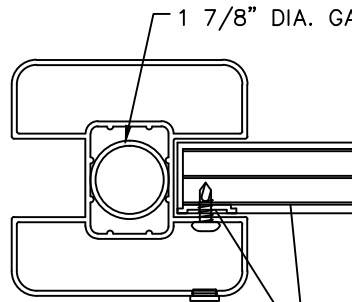

TOP MOUNTED
ON CONCRETE
OR WOOD

SECTION A-A

POUND INTO
GROUND

SPECIFICATIONS:

POSTS, RAILS:
& PICKETS VINYL .125 WALL

FINISH: PVC (POLY VINYL CHLORIDE)
MADE IN CANADA

POSTS: 140mm x 140mm(5.5"x 5.5") x 1.25mm WALL

POST CAPS: PYRAMID

PRIVACY PANEL: VINYL .125 WALL

STANDARD COLOURS:

WHITE AND CLAY

WARRANTY: 5 YEAR LIMITED

***NOTE:** FOR CLEAN AND SEAMLESS FINISH, NO FASTENERS ARE EXPOSED.

COMMENTS:

	<p>TITLE:</p> <h1>VINYL FENCES STYLE SF-LH</h1>	<p>DRAWING No.</p> <h1>SF-LH</h1>
---	---	-----------------------------------